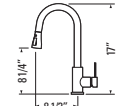

JACKSON
GBF849-SS

Brushed Stainless Steel
Flexible Pull-Down with Dual Spray
Ceramic Cartridge

FIONA
GBF870-SS

Brushed Stainless Steel
Flexible Pull-Down with Dual Spray
Ceramic Cartridge

SASHA
GBF847-SS

Brushed Stainless Steel
Flexible Pull-Down with Dual Spray
Ceramic Cartridge