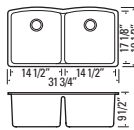

- Black
  GVD3220A-BL
- Graphite
  GVD3220A-GR
- Smoke Grey
  GVD3220A-SG

VERTU - E

GVD3220A

NuGranite™ Polymer Structure
Min. Cabinet Width: 33"
Sink Grids Included
Strainers Included