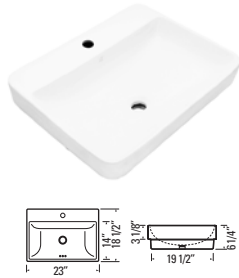

KASU - WR
GBC081
Metro White
Glazed Fireclay Ceramic
Half-Mount with Overflow
Min. Cabinet Width: 19-1/2"
Strainer Not Included

KASU - WM
GBC400
Metro White
Glazed Fireclay Ceramic
Half-Mount with Overflow
Min. Cabinet Width: 24-1/2"
Strainer Not Included

HALF MOUNT