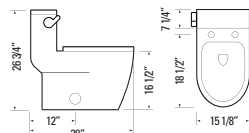

HARRISON MAX-S

GBW733B

Siphonic One-Piece Toilet
Metro White Glazed Fireclay Ceramic
EcoMax™ Dual Flush (6.0 LPF / 4.0 LPF)
Single Side Flush (4.8 LPF)
Soft-closing Concealed Seat
ADA Compliant
Concealed Glazed S-Trapway
MaP Score: 1000g min.
300mm Rough-in
One-Year Limited Warranty