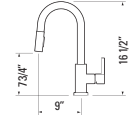

Champagne Gold
Flexible Pull-Down with Dual Spray
Ceramic Cartridge

CARMELA II
GBF889B