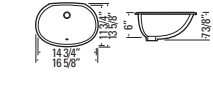

KASU - CY

GBC1512

Metro White
Glazed Fireclay Ceramic
Undermount with Overflow
Min. Cabinet Width: 18-1/2"
Strainer Not Included

UNDERMOUNT