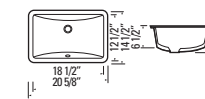

KASU - SG

GBC162

Metro White
Glazed Fireclay Ceramic
Undermount with Overflow
Min. Cabinet Width: 19-1/2"
Strainer Not Included

UNDERMOUNT

KASU - SU

GBC037

Metro White
Glazed Fireclay Ceramic
Undermount with Overflow
Min. Cabinet Width: 22-1/2"
Strainer Not Included

UNDERMOUNT

KASU - SF

GBC1912

Metro White
Glazed Fireclay Ceramic
Undermount with Overflow
Min. Cabinet Width: 23"
Strainer Not Included

UNDERMOUNT

KASU - SD2

GBC1414

Metro White
Glazed Fireclay Ceramic
Undermount with Overflow
Min. Cabinet Width: 17-1/2"
Strainer Not Included

UNDERMOUNT

KASU - SE

GBC1712

Metro White
Glazed Fireclay Ceramic
Undermount with Overflow
Min. Cabinet Width: 19"
Strainer Not Included

UNDERMOUNT

KASU - SI

GBC1633

Metro White
Glazed Fireclay Ceramic
Undermount with Overflow
Min. Cabinet Width: 21-1/2"
Strainer Not Included

UNDERMOUNT

KASU - SK

GBC1628

Metro White
Glazed Fireclay Ceramic
Undermount with Overflow
Min. Cabinet Width: 19-1/2"
Strainer Not Included

UNDERMOUNT

KASU - CY

GBC1512

Metro White
Glazed Fireclay Ceramic
Undermount with Overflow
Min. Cabinet Width: 18-1/2"
Strainer Not Included

UNDERMOUNT

KASU - CM

GBS300

T304 Stainless Steel
Top or Undermount
with Overflow
Min. Cabinet Width: 21"
Strainer Not Included

UNDERMOUNT

KASU - CX

GBC1613

Available in Two Colours
Glazed Fireclay Ceramic
Undermount with Overflow
Min. Cabinet Width: 20"
Strainer Not Included

UNDERMOUNT

KASU - C

GBC1714

Available in Three Colours
Glazed Fireclay Ceramic
Undermount with Overflow
Min. Cabinet Width: 21"
Strainer Not Included

UNDERMOUNT

KASU - SC

GBC216

Available in Three Colours
Glazed Fireclay Ceramic
Undermount with Overflow
Min. Cabinet Width: 22-1/2"
Strainer Not Included

UNDERMOUNT

KASU - TS1

GBC2219B