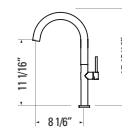

Image: LEON Brushed Nickel / Nickel Brossé

LEON

GBF830 (BAR)

Chrome
e-Control™ forward lever system
Ceramic Cartridge

LEON

GBF830-BN (BAR)

Brushed Nickel
e-Control™ forward lever system
Ceramic Cartridge

LEON