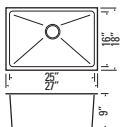

HANA - PMR - GEO

GGSRR2718

15mm Radius Single Bowl
Min. Cabinet Width: 28-1/2"
Optional Sink Grid: GBGEO-PM
Stackable Design for Sustainable Shipping