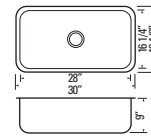

MÉLO

DESIGN NECESSITY

Featuring smaller countertop footprints for tighter spaces, the subtle form of the MÉLO Series is favoured by kitchenettes and cozy flats alike.

Avec des empreintes de comptoir plus petites pour des espaces restreints, la forme subtile de la série MÉLO est favorisée par les kitchenettes et les appartements confortables.

Image: MÉLO Round

MÉLO - PAPA

GBS630

Stainless Steel Single Bowl
Min. Cabinet Width: 31-1/2"
Optional Sink Grid: GB630