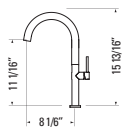

LEON

GBF830 (BAR)

Chrome
e-Control™ forward lever system
Ceramic Cartridge