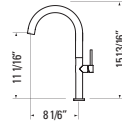

GBF830-MB (BAR)

Matte Black
e-Control™ forward lever system
Ceramic Cartridge

LEON

GBF830-FG (BAR)

Ferreira Gold
e-Control™ forward lever system
Ceramic Cartridge

HARLOW

SUBTLE ELEGANCE

The Harlow's reliable functionality makes winding down and relaxing with your favourite drink simple and easy. Whip up your favourite beverages in the comfort of your home with the Harlow, available in four classic finishes.