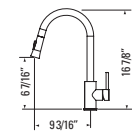

Alessa Rose Gold
Flexible Pull-Down with Dual Spray
Ceramic Cartridge

ELEANOR
GBF861-PN

Platinum Nickel
Flexible Pull-Down with Dual Spray
Ceramic Cartridge

HAILEY
GBF878

Chrome
e-Control™ forward lever system
Flexible Pull-Down with Dual Spray
Ceramic Cartridge
Magnetic Head