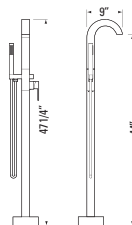

ELENA ROMAN TUB FILLER

GBR205

Chrome Finish
Free-Standing
Ceramic Cartridge