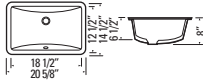

Available in Three Colours
Glazed Fireclay Ceramic
Undermount with Overflow
Min. Cabinet Width: 22-1/2"
Strainer Not Included