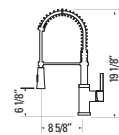

SPRING SPOUT III
GBF855
Available in Two Finishes
e-Control™ Forward Lever System
Flexible Pull-Down with Dual Spray
Ceramic Cartridge