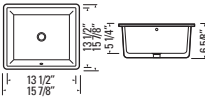

Metro White
Glazed Fireclay Ceramic
Undermount with Overflow
Min. Cabinet Width: 17-1/2"
Strainer Not Included

KASU - SC
GBC216