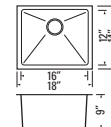

HANA - TR - GEO

GGSRR1814

15mm Radius Single Bowl
Min. Cabinet Width: 20-1/2"
Optional Sink Grid: GBGEO-TR
Stackable Design for Sustainable Shipping