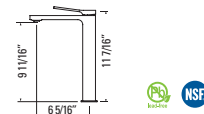

BRADLEY - H
GBF851H (VESSEL)

Chrome
Ceramic Cartridge
Includes Overflow Pop-up Strainer

BRADLEY - H
GBF851H-MB (VESSEL)

Matte Black
Ceramic Cartridge
Includes Overflow Pop-up Strainer

BELLO II

TIMELESS & BOLD