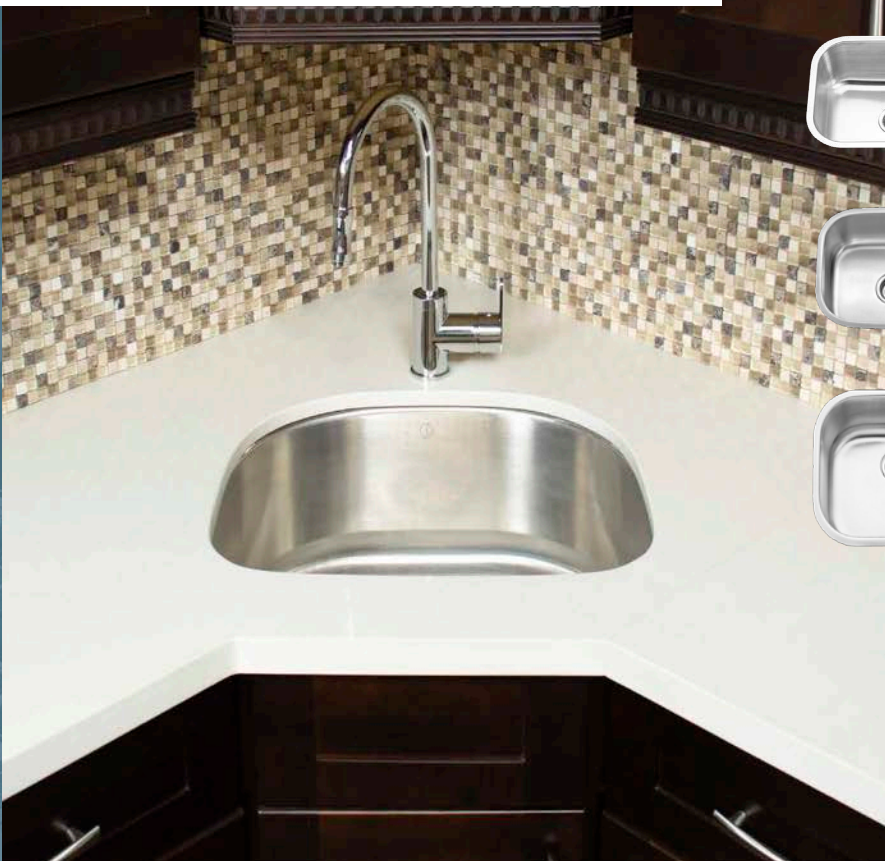

MÉLO

DESIGN NECESSITY

Featuring smaller countertop footprints for tighter spaces, the subtle form of the MÉLO Series is favoured by kitchenettes and cozy flats alike.

Avec des empreintes de comptoir plus petites pour des espaces restreints, la forme subtile de la série MÉLO est favorisée par les kitchenettes et les appartements confortables.

Image: MÉLO Round

MÉLO - PAPA

GBS630

Stainless Steel Single Bowl
Min. Cabinet Width: 31-1/2"
Optional Sink Grid: GB630

MÉLO - ROUND

GBS624

Stainless Steel Single Bowl
Min. Cabinet Width: 25"
Optional Sink Grid: GB5448B

MÉLO - MINI

GBS623

Stainless Steel Single Bowl
Min. Cabinet Width: 24-1/2"
Optional Sink Grid: GB5340

MÉLO - JR

GBS660

Stainless Steel Single Bowl
Min. Cabinet Width: 22-1/2"
Optional Sink Grid: GB4740

MÉLO - LUNA

GBS620 (LAUNDRY)

Stainless Steel Single Bowl
Min. Cabinet Width: 22"
Ideal For Laundry Sink

Made of 18 Gauge T304 stainless steel to improve durability and hygiene.

Fabriqué en acier inoxydable T304 de calibre 18 pour améliorer la durabilité et l'hygiène.

Strainers are included with every MELO sink for ease of installation.

Les filtres sont inclus avec chaque évier MÉLO pour faciliter l'installation.

StoneGuard™ undercoating and sound dampening improves material rigidity and endurance.

La sous-couche StoneGuard™ et l'insonorisation améliorent la rigidité et l'endurance du matériau.

Stainless steel sink grids are available for select MELO sinks.

Des grilles d'évier en acier inoxydable sont disponibles pour certains éviers MÉLO.

These sinks are stackable to reduce carbon emissions

Ces puits sont superposables pour réduire les émissions de carbone