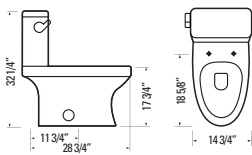

ISAAC-S

GBW616-SF

Siphonic Two-Piece Skirted Toilet
 Metro White Glazed Fireclay Ceramic
 Single Side Flush (4.8 LPF)
 Soft-closing Concealed Seat
 Concealed Glazed S-Trapway
 MaP Score: 1000g min.
 300mm Rough-in
 One-Year Limited Warranty