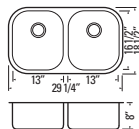

MABÉ - EXI
GBD551

Stainless Steel Equal Bowls
Min. Cabinet Width: 31"
Optional Sink Grids:
GB4233B (Fits Left or Right)