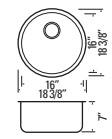

TAHI - R
GBS918 (BAR)

Stainless Steel Single Bowl
Min. Cabinet Width: 20"
Can be Top Mounted