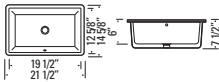

KASU - CX
GBC1613

Available in Two Colours
Glazed Fireclay Ceramic
Undermount with Overflow
Min. Cabinet Width: 20"
Strainer Not Included

 Metro White GBC1613 Kara Beige GBC1613BE

KASU - SF
GBC1912

Metro White
Glazed Fireclay Ceramic
Undermount with Overflow
Min. Cabinet Width: 23"
Strainer Not Included