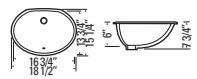

KASU - SG

GBC162

Metro White
Glazed Fireclay Ceramic
Undermount with Overflow
Min. Cabinet Width: 19-1/2"
Strainer Not Included

UNDERMOUNT

KASU - SU

GBC037

Metro White
Glazed Fireclay Ceramic
Undermount with Overflow
Min. Cabinet Width: 22-1/2"
Strainer Not Included

UNDERMOUNT

KASU - SF

GBC1912

Metro White
Glazed Fireclay Ceramic
Undermount with Overflow
Min. Cabinet Width: 23"
Strainer Not Included

UNDERMOUNT

KASU - SD2

GBC1414

Metro White
Glazed Fireclay Ceramic
Undermount with Overflow
Min. Cabinet Width: 17-1/2"
Strainer Not Included

UNDERMOUNT

KASU - SE

GBC1712

Metro White
Glazed Fireclay Ceramic
Undermount with Overflow
Min. Cabinet Width: 19"
Strainer Not Included

UNDERMOUNT

KASU - SI

GBC1633

Metro White
Glazed Fireclay Ceramic
Undermount with Overflow
Min. Cabinet Width: 21-1/2"
Strainer Not Included

UNDERMOUNT

KASU - SK

GBC1628

Metro White
Glazed Fireclay Ceramic
Undermount with Overflow
Min. Cabinet Width: 19-1/2"
Strainer Not Included

UNDERMOUNT

KASU - CY

GBC1512

Metro White
Glazed Fireclay Ceramic
Undermount with Overflow
Min. Cabinet Width: 18-1/2"
Strainer Not Included

UNDERMOUNT

KASU - CM

GBS300

T304 Stainless Steel
Top or Undermount
with Overflow
Min. Cabinet Width: 21"
Strainer Not Included

UNDERMOUNT

KASU - CX

GBC1613

Available in Two Colours
Glazed Fireclay Ceramic
Undermount with Overflow
Min. Cabinet Width: 20"
Strainer Not Included

UNDERMOUNT

KASU - C

GBC1714

Available in Three Colours
Glazed Fireclay Ceramic
Undermount with Overflow
Min. Cabinet Width: 21"
Strainer Not Included

UNDERMOUNT

KASU - SC

GBC216

Available in Three Colours
Glazed Fireclay Ceramic
Undermount with Overflow
Min. Cabinet Width: 22-1/2"
Strainer Not Included

UNDERMOUNT

KASU - TS1

GBC2219B