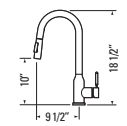

JACKSON
GBF849-SS

Brushed Stainless Steel
Flexible Pull-Down with Dual Spray
Ceramic Cartridge