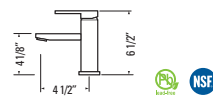

Image: BELLO II Chrome / Chrome

BELLO II GBF821B

Chrome
Ceramic Cartridge
Includes Pop-up Strainer

BELLO II GBF821B-BN

Brushed Nickel
Ceramic Cartridge
Includes Pop-up Strainer

BELLO II GBF821B-MB

Matte Black
Ceramic Cartridge
Includes Pop-up Strainer