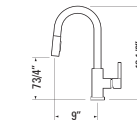

Alessa Rose Gold
Flexible Pull-Down with Dual Spray
Ceramic Cartridge

ELEANOR
GBF861-PN