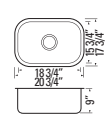

MÉLO - JR

GBS660

Stainless Steel Single Bowl
Min. Cabinet Width: 22-1/2"
Optional Sink Grid: GB4740