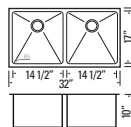

QILA - E
GQD3219A
5mm Radius Equal Bowls
Min. Cabinet Width: 33-1/2"
Sink Grids Included