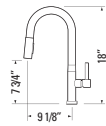

Image: LENNOX II Ferreira Gold / Ferreira Or

LENNOX II

GBF816B-GB

Black and Gold
e-Control™ Forward Lever System
Flexible Pull-Down with Dual Spray
Ceramic Cartridge
Magnetic Head

LENNOX II

GBF816B-MB

Matte Black
e-Control™ Forward Lever System
Flexible Pull-Down with Dual Spray
Ceramic Cartridge
Magnetic Head