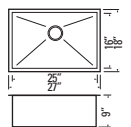

QILA - PM
GQS2718
5mm Radius Single Bowl
Min. Cabinet Width: 28-1/2"
Sink Grid Included