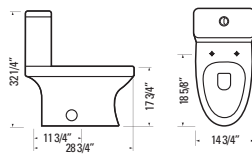

ISAAC

GBW616

Siphonic Two-Piece Skirted Toilet
Metro White Glazed Fireclay Ceramic
EcoMax™ Dual Flush (6.0 LPF / 4.0 LPF)
Soft-closing Concealed Seat
Concealed Glazed S-Trapway
MaP Score: 1000g min.
300mm Rough-in
One-Year Limited Warranty