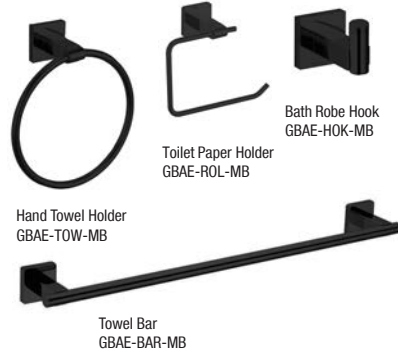

ETHAN VANITY ACCESSORIES

Matte Black Finish