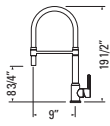

Brushed Stainless Steel
Flexible Spiral Hose with Dual Spray
Ceramic Cartridge

JORDAN
GBF843-SS

Brushed Stainless Steel
Flexible Pull-Down with Dual Spray
Ceramic Cartridge

LEONA
GBF871-SS

Brushed Stainless Steel
Flexible Rubber Pull-Out Spout
Ceramic Cartridge