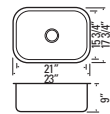

GBS630

Stainless Steel Single Bowl
Min. Cabinet Width: 31-1/2"
Optional Sink Grid: GB630

MÉLO - ROUND

GBS624

Stainless Steel Single Bowl
Min. Cabinet Width: 25"
Optional Sink Grid: GB5448B

MÉLO - MINI

GBS623