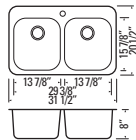

IONA - E

GBD132T

20 Gauge Equal Bowls
Top Mount
Min. Cabinet Width: 33"
Optional Sink Grids:
GB4136B (Fits Left or Right)
Single Faucet Hole
Slanted Walls For Easier Stacking

IONA - L1

GBS121T1

20 Gauge Single Bowl
Top Mount
Min. Cabinet Width: 21-1/2"
Single Faucet Hole
Slanted Walls For Easier Stacking