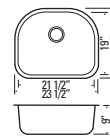

GBS630

Stainless Steel Single Bowl
Min. Cabinet Width: 31-1/2"
Optional Sink Grid: GB630

MÉLO - ROUND

GBS624

Stainless Steel Single Bowl
Min. Cabinet Width: 25"
Optional Sink Grid: GB5448B

MÉLO - MINI

GBS623