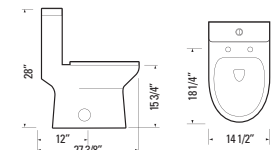

PORTMAN

GBW797

Siphonic One-Piece Toilet
Metro White Glazed Fireclay Ceramic
EcoMax™ Dual Flush (6.0 LPF / 4.0 LPF)
Soft-closing Concealed Seat
Concealed Glazed S-Trapway
MaP Score: 1000g min.
300mm Rough-in
One-Year Limited Warranty