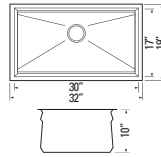

Photo: Action Interior

CUVI - PRO

GQV3219C

Zero Radius Single Bowl
 Min. Cabinet Width: 33-1/2"
 Includes Strainer
 Includes Two Roll Mats, Dish Rack, Cutlery Rack,
 Cutting Board, and Colander

Two Roll Mats