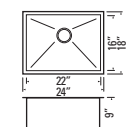

16 GAUGE

GRIDS INCLUDED

QILA - PM
GQS2718
5mm Radius Single Bowl
Min. Cabinet Width: 28-1/2"
Sink Grid Included

16 GAUGE

GRIDS INCLUDED

QILA - M
GQS2418
5mm Radius Single Bowl
Min. Cabinet Width: 25-1/2"
Sink Grid Included