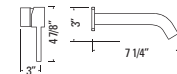

BAKER
GBF836
Available in Three Colours
Ceramic Cartridge
Includes Pop-up Strainer