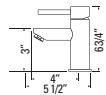

Available in 2 Finishes
Ceramic Cartridge
Includes Pop-up Strainer

Chrome
GBF839

Matte Black
GBF839-MB

RAPHAEL GBF839

Available in 2 Finishes
Ceramic Cartridge
Includes Pop-up Strainer

DESIGNER SERIES

JULIA
GBF824
Chrome
Ceramic Cartridge
Includes Pop-up Strainer