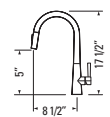

GEORGIA
GBF873-SS

Brushed Stainless Steel
Flexible Pull-Down with Dual Spray
Ceramic Cartridge