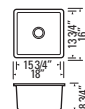

- Black
  GVS1816-BL
- Graphite
  GVS1816-GR
- Smoke Grey
  GVS1816-SG

VERTU - T

GVS1816 (BAR)

NuGranite™ Polymer Structure
Min. Cabinet Width: 19-1/2"
Strainer Included