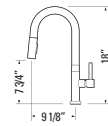

LENNOX II

GBF816B-FG

Ferreira Gold
e-Control™ Forward Lever System
Flexible Pull-Down with Dual Spray
Ceramic Cartridge
Magnetic Head