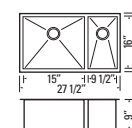

16 GAUGE

GRIDS INCLUDED

QILA - EX
GQD2920A
5mm Radius Equal Bowls
Min. Cabinet Width: 30-1/2"
Sink Grids Included

16 GAUGE

GRIDS INCLUDED

QILA - KL
GQD2718L
5mm Radius Offset Bowls
Min. Cabinet Width: 29"
Sink Grids Included