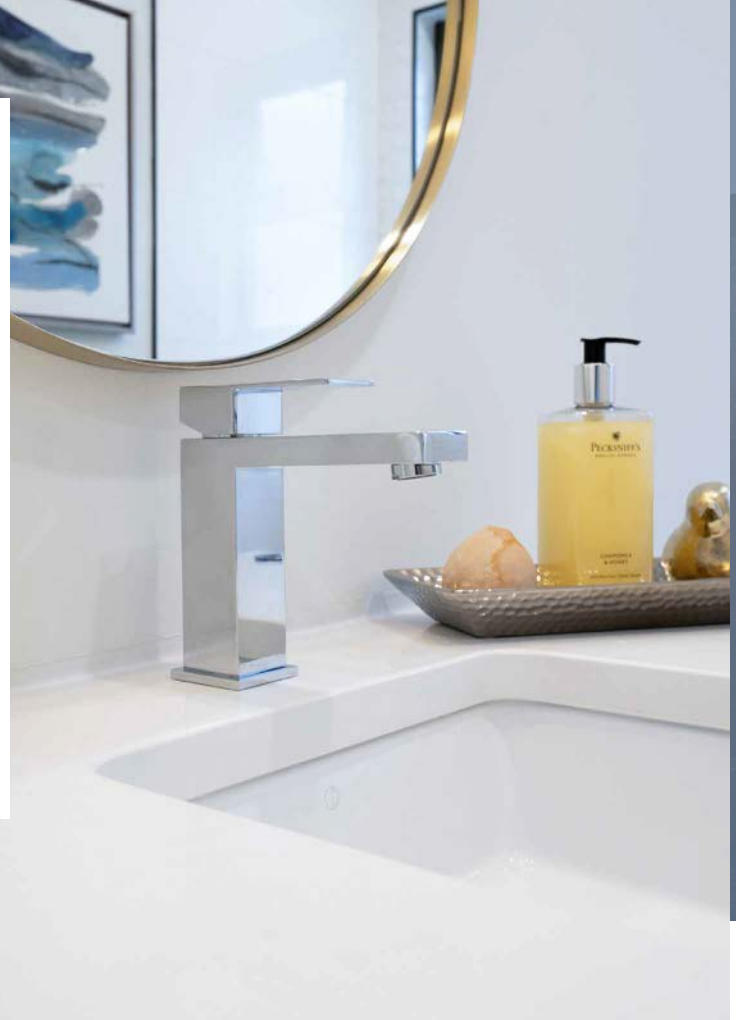

BELLO II

TIMELESS & BOLD

The Bello II features clean lines and durable components, making it a practical addition to your modern bathroom or powder room. This fixture adds a touch of design flair to your space without complication.

Des lignes pures et intemporelles et des composants de qualité fiable font du Bello II un complément indispensable à votre salle de bain ou salle d'eau moderne. Cette beauté audacieuse n'a aucun mal à donner l'équilibre parfait en matière de design à vos salles.

Image: BELLO II Chrome / Chrome

BELLO II GBF821B

Chrome
Ceramic Cartridge
Includes Pop-up Strainer

BELLO II GBF821B-BN

Brushed Nickel
Ceramic Cartridge
Includes Pop-up Strainer

BELLO II GBF821B-MB

Matte Black
Ceramic Cartridge
Includes Pop-up Strainer

BELLO II - H GBF821B-H (VESSEL)

Chrome
Ceramic Cartridge
Includes Overflow Pop-up Strainer