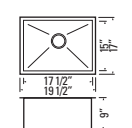

16 GAUGE

GRIDS INCLUDED

QILA - W
GQS2217
5mm Radius Single Bowl
Min. Cabinet Width: 23-1/2"
Sink Grid Included

16 GAUGE

GRIDS INCLUDED

QILA - F
GQS1917 (BAR)
5mm Radius Single Bowl
Min. Cabinet Width: 21"
Sink Grid Included