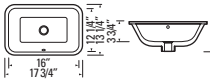

KASU - SG

GBC162

Metro White
Glazed Fireclay Ceramic
Undermount with Overflow
Min. Cabinet Width: 19-1/2"
Strainer Not Included

UNDERMOUNT