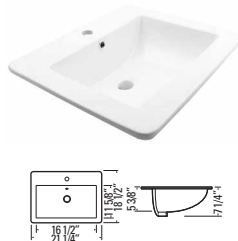

KASU - TC
GBC5447
Metro White
Glazed Fireclay Ceramic
Top Mount with Overflow
Min. Cabinet Width: 23"
Strainer Not Included

TOP MOUNT