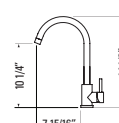

Image: HARLOW Ferreira Gold / Ferreira Or

Photo: Olive & Oak

HARLOW

GBF834 (BAR)

Chrome
e-Control™ forward lever system
Ceramic Cartridge

HARLOW

GBF834-BN (BAR)

Brushed Nickel
e-Control™ forward lever system
Ceramic Cartridge