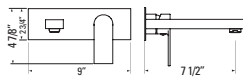

MASON GBF838

Available in 2 Finishes
Ceramic Cartridge
Includes Pop-up Strainer

Chrome
GBF829B