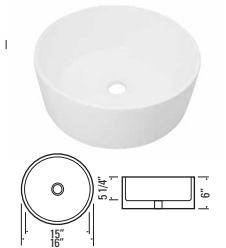

KASU - DT
GBC118
Metro White
Glazed Fireclay Ceramic
Top Rest Non-Overflow
Min. Cabinet Width: 17-1/2"
Strainer Not Included

VESSEL