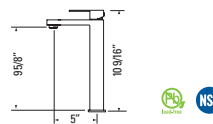

BELLO II - H GBF821B-H (VESSEL)

Chrome
Ceramic Cartridge
Includes Overflow Pop-up Strainer