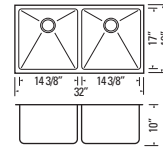

GOTHAM - ER
GBDLG3219A

Equal Bowls
Lupo Grey
Min. Cabinet Width: 33-1/2"
Stainless Steel Sink Grids Included