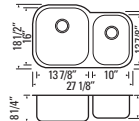

MABÉ - CLX
GBD506L

Stainless Steel Offset Bowls
Min. Cabinet Width: 29"
Optional Sink Grids:
GB3731 (Left)

Made of 18 Gauge T304 stainless steel to improve durability and hygiene.

Fabriqué en acier inoxydable T304 pour améliorer la durabilité et l'hygiène.

StoneGuard™ undercoating and sound dampening improves material rigidity and endurance.

La sous-couche StoneGuard™ et l'insonorisation améliorent la rigidité et l'endurance du matériau.

Strainers are included with every MABÉ kitchen sink for ease of installation.

Les filtres sont inclus dans chaque évier de cuisine MABÉ pour faciliter l'installation.

Stainless steel sink grids are available for all MABÉ kitchen sinks.

Des grilles d'évier en acier inoxydable sont disponibles pour tous les éviers de cuisine MABÉ.

- These sinks are stackable to reduce carbon emissions
- Ces puits sont superposables pour réduire les émissions de carbone