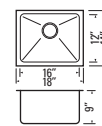

NALA - ER

GBDCG3219A

Equal Bowls
Nala Gold
Min. Cabinet Width: 33-1/2"
Stainless Steel Sink Grids Included

NALA - PDR

GBSCG3018C

Single Bowl
Nala Gold
Min. Cabinet Width: 31-1/2"
Stainless Steel Sink Grid Included