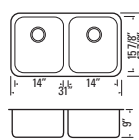

MABÉ - EK
GBD519

Stainless Steel Equal Bowls
Min. Cabinet Width: 32-1/2"
Optional Sink Grids:
GB4136B (Fits Left or Right)