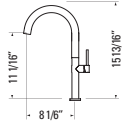

GBF830-MB (BAR)

Matte Black
e-Control™ forward lever system
Ceramic Cartridge

LEON

GBF830-FG (BAR)

Ferreira Gold
e-Control™ forward lever system
Ceramic Cartridge

HARLOW

SUBTLE ELEGANCE

The Harlow's reliable functionality makes winding down and relaxing with your favourite drink simple and easy. Whip up your favourite beverages in the comfort of your home with the Harlow, available in four classic finishes.