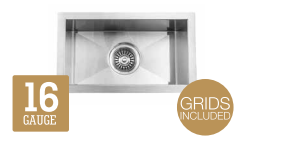

16 GAUGE

GRIDS INCLUDED

QILA - Tz
GQS1710 (BAR)
5mm Radius Single Bowl
Min. Cabinet Width: 18-1/2"
Sink Grid Included