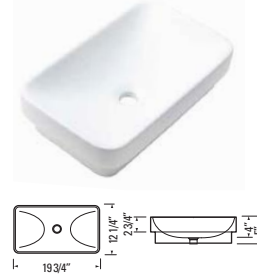

KASU - WM
GBC400
Metro White
Glazed Fireclay Ceramic
Half-Mount with Overflow
Min. Cabinet Width: 24-1/2"
Strainer Not Included

KASU - WK
GBC332
Metro White
Glazed Fireclay Ceramic
Half-mount Non-Overflow
Min. Cabinet Width: 21-1/2"
Strainer Not Included

HALF MOUNT