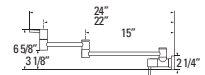

PHYLLIS
GBF833 (POT FILLER)
Chrome
Dual Flow Control
Ceramic Cartridge