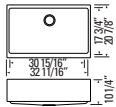

- Black
  GVS3321AP-BL
- Graphite
  GVS3321AP-GR