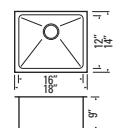

QILA - T
GQS1814 (BAR)
5mm Radius Single Bowl
Min. Cabinet Width: 19-1/2"
Sink Grid Included