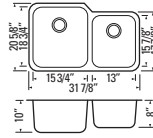

Q - KL
GQD585L

Offset Square Profile Bowls
Min. Cabinet Width: 33-1/2"
Mirror Polished Sink Rim
Sink Grids Included