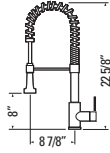

Brushed Stainless Steel
Flexible Spiral Hose with Dual Spray
Ceramic Cartridge

JORDAN
GBF843-SS

Brushed Stainless Steel
Flexible Pull-Down with Dual Spray
Ceramic Cartridge

LEONA
GBF871-SS

Brushed Stainless Steel
Flexible Rubber Pull-Out Spout
Ceramic Cartridge