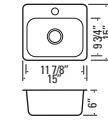

IONA - E

GBD132T

20 Gauge Equal Bowls
Top Mount
Min. Cabinet Width: 33"
Optional Sink Grids:
GB4136B (Fits Left or Right)
Single Faucet Hole
Slanted Walls For Easier Stacking

IONA - L1

GBS121T1

20 Gauge Single Bowl
Top Mount
Min. Cabinet Width: 21-1/2"
Single Faucet Hole
Slanted Walls For Easier Stacking