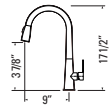

FIONA
GBF870-SS

Brushed Stainless Steel
Flexible Pull-Down with Dual Spray
Ceramic Cartridge