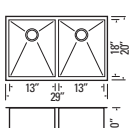

QILA - EX
GQD2920A
5mm Radius Equal Bowls
Min. Cabinet Width: 30-1/2"
Sink Grids Included