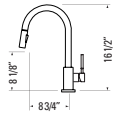

Matte Black
e-Control™ Forward Lever System
Flexible Pull-Down with Dual Spray
Ceramic Cartridge
Magnetic Head

NOAH
GBF865

Deina White & Chrome
Flexible Pull-Down with Dual Spray
Ceramic Cartridge

SANTINO
GBF888