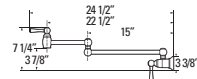

DARREN
GBF837 (POT FILLER)
Chrome
Dual Flow Control
Ceramic Cartridge