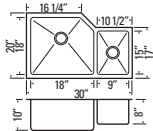

CORNER SINK

KILO
GBD347

15mm Radius Equal Bowls
For Corner Cabinets
Min. Cabinet Width: 36"
Optional Sink Grids:
GB347SET (Left & Right)

DECORATIVE SINK

AKOYA
GBD399

15mm Radius Offset Bowls
Min. Cabinet Width: 31-1/2"
Optional Sink Grids:
GB399SET (Left & Right)