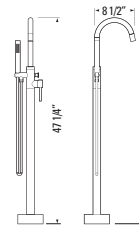

MARIE ROMAN TUB FILLER

GBR201

Chrome Finish
Free-Standing
Ceramic Cartridge