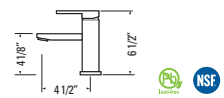

Image: BELLO II Chrome / Chrome

BELLO II GBF821B

Chrome
Ceramic Cartridge
Includes Pop-up Strainer

BELLO II GBF821B-BN

Brushed Nickel
Ceramic Cartridge
Includes Pop-up Strainer

BELLO II GBF821B-MB

Matte Black
Ceramic Cartridge
Includes Pop-up Strainer