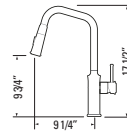

Brushed Stainless Steel
Flexible Spiral Hose with Dual Spray
Ceramic Cartridge

JORDAN
GBF843-SS

Brushed Stainless Steel
Flexible Pull-Down with Dual Spray
Ceramic Cartridge

LEONA
GBF871-SS

Brushed Stainless Steel
Flexible Rubber Pull-Out Spout
Ceramic Cartridge