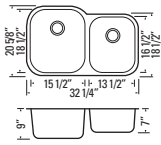

Q - CL
GQD553

Stainless Steel Offset Bowls
Min. Cabinet Width: 34"
Mirror Polished Sink Rim
Sink Grids Included