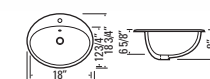

UNDERMOUNT

KASU - SC

GBC216

Available in Three Colours
Glazed Fireclay Ceramic
Undermount with Overflow
Min. Cabinet Width: 22-1/2"
Strainer Not Included

UNDERMOUNT

KASU - TS1

GBC2219B

Metro White
Glazed Fireclay Ceramic
Top Mount with Overflow
Min. Cabinet Width: 23-1/2"
Strainer Not Included