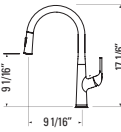

Chrome
e-Control™ forward lever system
Flexible Pull-Down with Dual Spray
Ceramic Cartridge
Magnetic Head

CRESTON
GBF874-MB

Matte Black
Flexible Pull-Down with Dual Spray
Ceramic Cartridge