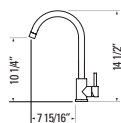

Image: HARLOW Ferreira Gold / Ferreira Or

Photo: Olive & Oak

HARLOW

GBF834 (BAR)

Chrome
e-Control™ forward lever system
Ceramic Cartridge

HARLOW

GBF834-BN (BAR)

Brushed Nickel
e-Control™ forward lever system
Ceramic Cartridge