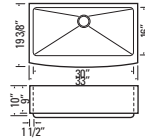

16
GAUGE

KESHI - ER

GBDRR3320A-AP

15mm Radius Equal Bowls
Apron Sink
Cabinet Width: 33"
Optional Sink Grids:
GB3041 (Fits Left or Right)

16
GAUGE

KESHI - PR

GBSRR3320C-AP

15mm Radius Single Bowl
Apron Sink
Cabinet Width: 33"
Optional Sink Grid: GB7641