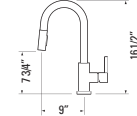

Matte Black
e-Control™ Forward Lever System
Flexible Pull-Down with Dual Spray
Ceramic Cartridge
Magnetic Head

NOAH
GBF865

Deina White & Chrome
Flexible Pull-Down with Dual Spray
Ceramic Cartridge

SANTINO
GBF888