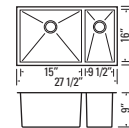

HANA - KLR - GEO

GGDRR2718L

15mm Radius Offset Bowls
Min. Cabinet Width: 29"
Optional Sink Grids:
GBGEO-KL-L (Left),
GBGEO-KL-R (Right)
Stackable Design for Sustainable Shipping