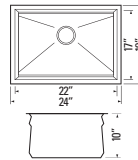

Dish Rack

Cutlery Rack

Cutting Board

Colander

CUVI - METRO

GQV2419C

Zero Radius Single Bowl
 Min. Cabinet Width: 25-1/2"
 Includes Strainer
 Includes Roll Mat, Cutting Board, Colander Bowl,
 Mixing Bowl

Roll Mat