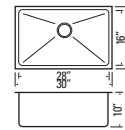

NALA - PDR

GBSCG3018C

Single Bowl
Nala Gold
Min. Cabinet Width: 31-1/2"
Stainless Steel Sink Grid Included