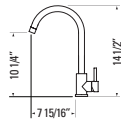

HARLOW

GBF834-MB (BAR)

Matte Black
e-Control™ forward lever system
Ceramic Cartridge