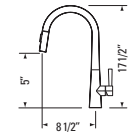

RIVER (WATER TAP)
GBF890