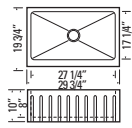

GRIDS INCLUDED

KINGSTON - PG32
 GBP321910G
 Ceramic Single Bowl
 Apron Sink
 Cabinet Width: 33"
 Stainless Steel Strainer Included
 Sink Grid included

GRIDS INCLUDED

KINGSTON - PG30
 GBP302010G
 Ceramic Single Bowl
 Apron Sink
 Cabinet Width: 30"
 Stainless Steel Strainer Included
 Sink Grid included