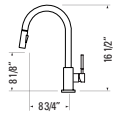

Ferreira Gold
e-Control™ Forward Lever System
Flexible Pull-Down with Dual Spray
Ceramic Cartridge
Magnetic Head

AMELIA
GBF896