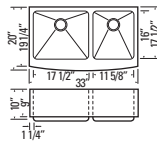

KESHI - CLRX

GBDRR3320BL-AP

15mm Radius Offset Bowls
Apron Sink
Cabinet Width: 33"
Optional Sink Grids:
GBKESCLR-X-L (Left),
GBKESCLR-X-R (Right)

Made of 16 gauge T304 stainless steel to improve durability and hygiene.

Fabriqué en acier inoxydable T304 de calibre 16 pour améliorer la durabilité et l'hygiène.

StoneGuard™ undercoating and sound dampening improves material rigidity and endurance.

La sous-couche StoneGuard™ et l'insonorisation améliorent la rigidité et l'endurance du matériau.

Strainers are included with every KESHI Series kitchen sink for ease of installation.

Les filtres sont inclus dans chaque évier de cuisine de la série KESHI pour faciliter l'installation.

Stainless steel sink grids are available for select KESHI Series designer sinks.

Des grilles d'évier en acier inoxydable sont disponibles pour certains éviers design de la série KESHI.