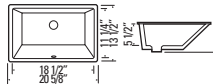

KASU - SU

GBC037

Metro White
Glazed Fireclay Ceramic
Undermount with Overflow
Min. Cabinet Width: 22-1/2"
Strainer Not Included

UNDERMOUNT