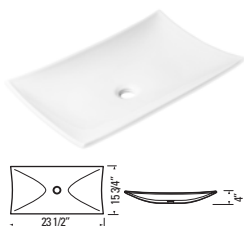

KASU - DN
GBC233
Metro White
Glazed Fireclay Ceramic
Top Rest Non-Overflow
Min. Cabinet Width: 25"
Strainer Not Included

VESSEL