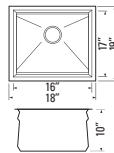

CUVI - CITY

GQV1819C

Zero Radius Single Bowl
Min. Cabinet Width: 19-1/2"
Includes Strainer
Includes Roll Mat, Colander Bowl, Mixing Bowl

Made of 16 gauge T304 stainless steel with superior durability and vigor.

Fabriqué en acier inoxydable T304 de calibre 16, d'une durabilité et d'une vigueur supérieures.

StoneGuard™ undercoating and sound dampening improves material rigidity and endurance.

La sous-couche StoneGuard™ et l'insonorisation améliorent la rigidité et l'endurance du matériau.

Strainers are included with every CUVI Series sink.

Les filtres sont inclus dans chaque évier de la série CUVI.

Every CUVI kitchen sink comes with a variety of custom accessories.

Chaque évier de cuisine CUVI est livré avec une variété d'accessoires personnalisés.