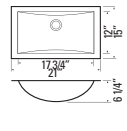

BIWA
GBS314 (BAR)

Zero Radius Single Bowl
2-5/8" Drain
Min. Cabinet Width: 22-1/2"

Made of T304 stainless steel to improve durability and hygiene.

Fabriqué en acier inoxydable T304 de calibre 16 pour améliorer la durabilité et l'hygiène.

StoneGuard™ undercoating and sound dampening improves material rigidity and endurance.

La sous-couche StoneGuard™ et l'insonorisation améliorent la rigidité et l'endurance du matériau.

Strainers are included with every VANTAGE Series kitchen sink for ease of installation.

Les filtres sont inclus dans chaque évier de cuisine de la série VANTAGE pour faciliter l'installation.

Stainless steel sink grids are available for select VANTAGE Series designer sinks.

Des grilles d'évier en acier inoxydable sont disponibles pour certains éviers design de la série VANTAGE.