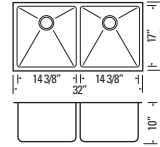

NALA - ER

GBDCG3219A

Equal Bowls
Nala Gold
Min. Cabinet Width: 33-1/2"
Stainless Steel Sink Grids Included