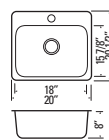

IONA - E

GBD132T

20 Gauge Equal Bowls
Top Mount
Min. Cabinet Width: 33"
Optional Sink Grids:
GB4136B (Fits Left or Right)
Single Faucet Hole
Slanted Walls For Easier Stacking

IONA - L1

GBS121T1

20 Gauge Single Bowl
Top Mount
Min. Cabinet Width: 21-1/2"
Single Faucet Hole
Slanted Walls For Easier Stacking