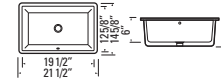

UNDERMOUNT

KASU - SU

GBC037

Metro White
Glazed Fireclay Ceramic
Undermount with Overflow
Min. Cabinet Width: 22-1/2"
Strainer Not Included

UNDERMOUNT

KASU - SF

GBC1912

Metro White
Glazed Fireclay Ceramic
Undermount with Overflow
Min. Cabinet Width: 23"
Strainer Not Included