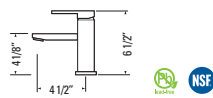

BELLO II GBF821B

Chrome
Ceramic Cartridge
Includes Pop-up Strainer