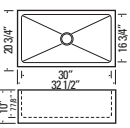

GRIDS INCLUDED

GRIDS INCLUDED

GRIDS INCLUDED

GRIDS INCLUDED

Made of fireclay ceramic with superior durability and strength.
Fabriqué en céramique d'argile réfractaire pour une durabilité et une résistance supérieures.

The structure is designed to provide enhanced sound and vibration deadening.
La structure est conçue pour améliorer l'insonorisation et l'amortissement des vibrations.

Strainers are included with every KINGSTON series sink for ease of installation.
Les filtres sont inclus avec chaque évier de la série KINGSTON pour faciliter l'installation.

Stainless steel sink grids are included with all KINGSTON sinks.
Les grilles d'évier en acier inoxydable sont fournies avec tous les éviers KINGSTON.