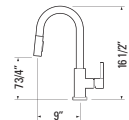

Platinum Nickel
Flexible Pull-Down with Dual Spray
Ceramic Cartridge

HAILEY
GBF878