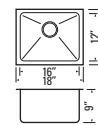

Image: GOTHAM - TM & LENNOX II Nero Black / Noir

GOTHAM - ER
GBDLG3219A

Equal Bowls
Lupo Grey
Min. Cabinet Width: 33-1/2"
Stainless Steel Sink Grids Included

GOTHAM - PDR
GBSLG3018C

Single Bowl
Lupo Grey
Min. Cabinet Width: 31-1/2"
Stainless Steel Sink Grid Included