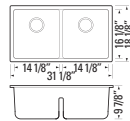

Photo: MAG Interior Design

-  Black
GVS3321AP-BL
-  Graphite
GVS3321AP-GR

VERTU - A

GVS3321AP

NuGranite™ Polymer Structure
Cabinet Width: 33"
Sink Grid Included
Strainer Included

-  Black
GVD3215A-BL
-  Graphite
GVD3215A-GR
-  Smoke Grey
GVD3215A-SG