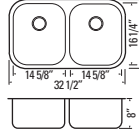

MABÉ - ES
GBD552

Stainless Steel Equal Bowls
Min. Cabinet Width: 34"
Optional Sink Grids:
GB4137 (Fits Left or Right)