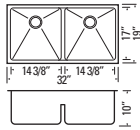

NAPA - ER
GBDLDR3219A

15mm Radius Equal Bowls
6" Tall Sink Divide
Min. Cabinet Width: 33-1/2"
Optional Sink Grids:
GB3642 (Fits Left or Right)