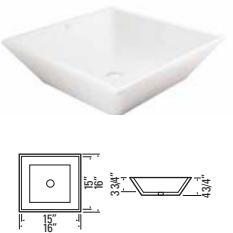

KASU - DV
GBC065
Metro White
Glazed Fireclay Ceramic
Top Rest Non-Overflow
Min. Cabinet Width: 25"
Strainer Not Included

VESSEL