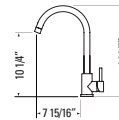

HARLOW

GBF834-MB (BAR)

Matte Black
e-Control™ forward lever system
Ceramic Cartridge

HARLOW

GBF834-FG (BAR)

Ferreira Gold
e-Control™ forward lever system
Ceramic Cartridge

EMPIRE

ARTFUL ELEGANCE