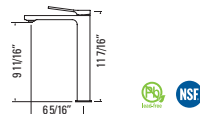

BRADLEY - H
GBF851H (VESSEL)

Chrome
Ceramic Cartridge
Includes Overflow Pop-up Strainer

BRADLEY - H
GBF851H-MB (VESSEL)

Matte Black
Ceramic Cartridge
Includes Overflow Pop-up Strainer

BELLO II

TIMELESS & BOLD