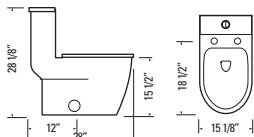

HARRISON II

GBW731B

Siphonic One-Piece Toilet
Metro White Glazed Fireclay Ceramic
EcoMax™ Dual Flush (6.0 LPF / 4.0 LPF)
Soft-closing Concealed Seat
Concealed Glazed S-Trapway
MaP Score: 1000g min.
300mm Rough-in
One-Year Limited Warranty