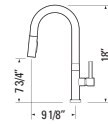

LENNOX II

GBF816B-BN

Brushed Nickel
e-Control™ Forward Lever System
Flexible Pull-Down with Dual Spray
Ceramic Cartridge
Magnetic Head