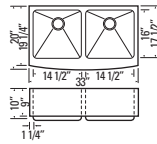

KESHI - ER

GBDRR3320A-AP

15mm Radius Equal Bowls
Apron Sink
Cabinet Width: 33"
Optional Sink Grids:
GB3041 (Fits Left or Right)