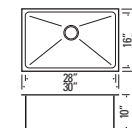

16 GAUGE

GRIDS INCLUDED

QILA - P
GQS3219C
5mm Radius Single Bowl
Min. Cabinet Width: 33-1/2"
Sink Grid Included

16 GAUGE

GRIDS INCLUDED

QILA - PD
GQS3018C
5mm Radius Single Bowl
Min. Cabinet Width: 31-1/2"
Sink Grid Included