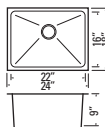

HANA - MR - GEO

GGSRR2418

15mm Radius Single Bowl
Min. Cabinet Width: 25-1/2"
Optional Sink Grid: GBGEO-M
Stackable Design for Sustainable Shipping