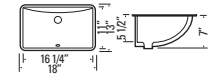

UNDERMOUNT

KASU - SI

GBC1633

Metro White
Glazed Fireclay Ceramic
Undermount with Overflow
Min. Cabinet Width: 21-1/2"
Strainer Not Included

UNDERMOUNT

KASU - SK

GBC1628

Metro White
Glazed Fireclay Ceramic
Undermount with Overflow
Min. Cabinet Width: 19-1/2"
Strainer Not Included