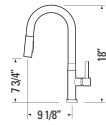

LENNOX II

GBF816B-FG

Ferreira Gold
e-Control™ Forward Lever System
Flexible Pull-Down with Dual Spray
Ceramic Cartridge
Magnetic Head

LENNOX II

GBF816B

Chrome
e-Control™ Forward Lever System
Flexible Pull-Down with Dual Spray
Ceramic Cartridge
Magnetic Head