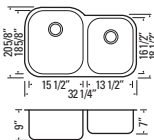

MABÉ - E 
GBD508

Stainless Steel Equal Bowls
Min. Cabinet Width: 34"
Optional Sink Grids:
GB508 (Fits Left or Right)

MABÉ - ES 
GBD552

Stainless Steel Equal Bowls
Min. Cabinet Width: 34"
Optional Sink Grids:
GB4137 (Fits Left or Right)