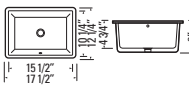

UNDERMOUNT

KASU - SD2

GBC1414

Metro White
Glazed Fireclay Ceramic
Undermount with Overflow
Min. Cabinet Width: 17-1/2"
Strainer Not Included

UNDERMOUNT

KASU - SE

GBC1712

Metro White
Glazed Fireclay Ceramic
Undermount with Overflow
Min. Cabinet Width: 19"
Strainer Not Included