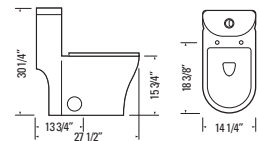

FISHER

GBW732B

Siphonic One-Piece Toilet
Metro White Glazed Fireclay Ceramic
EcoMax™ Dual Flush (6.0 LPF / 4.0 LPF)
Soft-closing Concealed Seat
Concealed Glazed S-Trapway
MaP Score: 1000g min.
300mm Rough-in
One-Year Limited Warranty