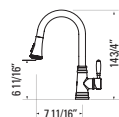

Image: DAMIEN II

DARREN
GBF837 (POT FILLER)
Chrome
Dual Flow Control
Ceramic Cartridge

PHYLLIS
GBF833 (POT FILLER)
Chrome
Dual Flow Control
Ceramic Cartridge

Chrome
GBF806

Brushed Nickel
GBF806-BN

LINCOLN
GBF806
Available in Two Finishes
e-Control™ Forward Lever System
Flexible Pull-Down with Dual Spray
Ceramic Cartridge
Magnetic Head