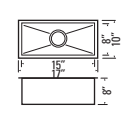

16 GAUGE

GRIDS INCLUDED

QILA - T
GQS1814 (BAR)
5mm Radius Single Bowl
Min. Cabinet Width: 19-1/2"
Sink Grid Included

16 GAUGE

GRIDS INCLUDED

QILA - Tz
GQS1710 (BAR)
5mm Radius Single Bowl
Min. Cabinet Width: 18-1/2"
Sink Grid Included