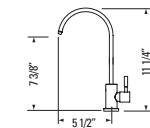

Chrome
Cold water only
Intuitive single-handle lever
Swivel deck design