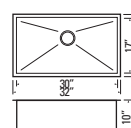

QILA - P
GQS3219C
5mm Radius Single Bowl
Min. Cabinet Width: 33-1/2"
Sink Grid Included