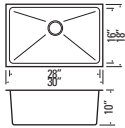

HANA - PDR - GEO

GGSRR3018

15mm Radius Single Bowl
Min. Cabinet Width: 31-1/2"
Optional Sink Grid: GBGEO-PD
Stackable Design for Sustainable Shipping