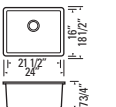

VERTU - E

GVD3220A

NuGranite™ Polymer Structure
Min. Cabinet Width: 33"
Sink Grids Included
Strainers Included

-  Black
GVS3177-BL
-  Graphite
GVS3177-GR
-  Smoke Grey
GVS3177-SG

VERTU - M

GVS3177

NuGranite™ Polymer Structure
Min. Cabinet Width: 32-1/2"
Sink Grids Included
Strainer Included