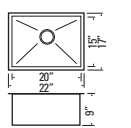

QILA - W
GQS2217
5mm Radius Single Bowl
Min. Cabinet Width: 23-1/2"
Sink Grid Included