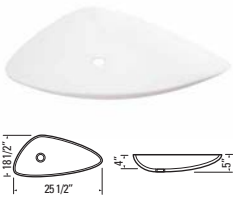

KASU - DQ
GBC287
Metro White
Glazed Fireclay Ceramic
Top Rest Non-Overflow
Min. Cabinet Width: 27"
Strainer Not Included

VESSEL