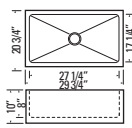

KINGSTON - PF30
GBP302110F
Ceramic Single Bowl
Apron Sink
Cabinet Width: 30"
Stainless Steel Strainer Included
Sink Grid included

Made of fireclay ceramic with superior durability and strength.
Fabriqué en céramique d'argile réfractaire pour une durabilité et une résistance supérieures.

The structure is designed to provide enhanced sound and vibration deadening.
La structure est conçue pour améliorer l'insonorisation et l'amortissement des vibrations.

Strainers are included with every KINGSTON series sink for ease of installation.
Les filtres sont inclus avec chaque évier de la série KINGSTON pour faciliter l'installation.

Stainless steel sink grids are included with all KINGSTON sinks.
Les grilles d'évier en acier inoxydable sont fournies avec tous les éviers KINGSTON.