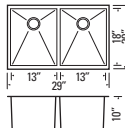

HANA - EXR - GEO

GGDRR2920A

15mm Radius Equal Bowls
Min. Cabinet Width: 30-1/2"
Optional Sink Grids:
GBGEO-EX (Fits Left or Right)
Stackable Design for Sustainable Shipping