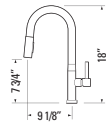

Image: LENNOX II Ferreira Gold / Ferreira Or

LENNOX II

GBF816B-GB

Black and Gold
e-Control™ Forward Lever System
Flexible Pull-Down with Dual Spray
Ceramic Cartridge
Magnetic Head

LENNOX II

GBF816B-MB

Matte Black
e-Control™ Forward Lever System
Flexible Pull-Down with Dual Spray
Ceramic Cartridge
Magnetic Head