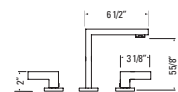

Available in 2 Finishes
Ceramic Cartridge
Includes Pop-up Strainer

Chrome
GBF839

Matte Black
GBF839-MB

RAPHAEL GBF839

Available in 2 Finishes
Ceramic Cartridge
Includes Pop-up Strainer

DESIGNER SERIES

JULIA
GBF824
Chrome
Ceramic Cartridge
Includes Pop-up Strainer