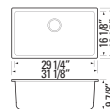

- Black
  GVS3177-BL
- Graphite
  GVS3177-GR
- Smoke Grey
  GVS3177-SG

VERTU - M

GVS3177

NuGranite™ Polymer Structure
Min. Cabinet Width: 32-1/2"
Sink Grids Included
Strainer Included