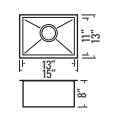

QILA - Tm
GQS1513 (BAR)
5mm Radius Single Bowl
Min. Cabinet Width: 16-1/2"
Sink Grid Included